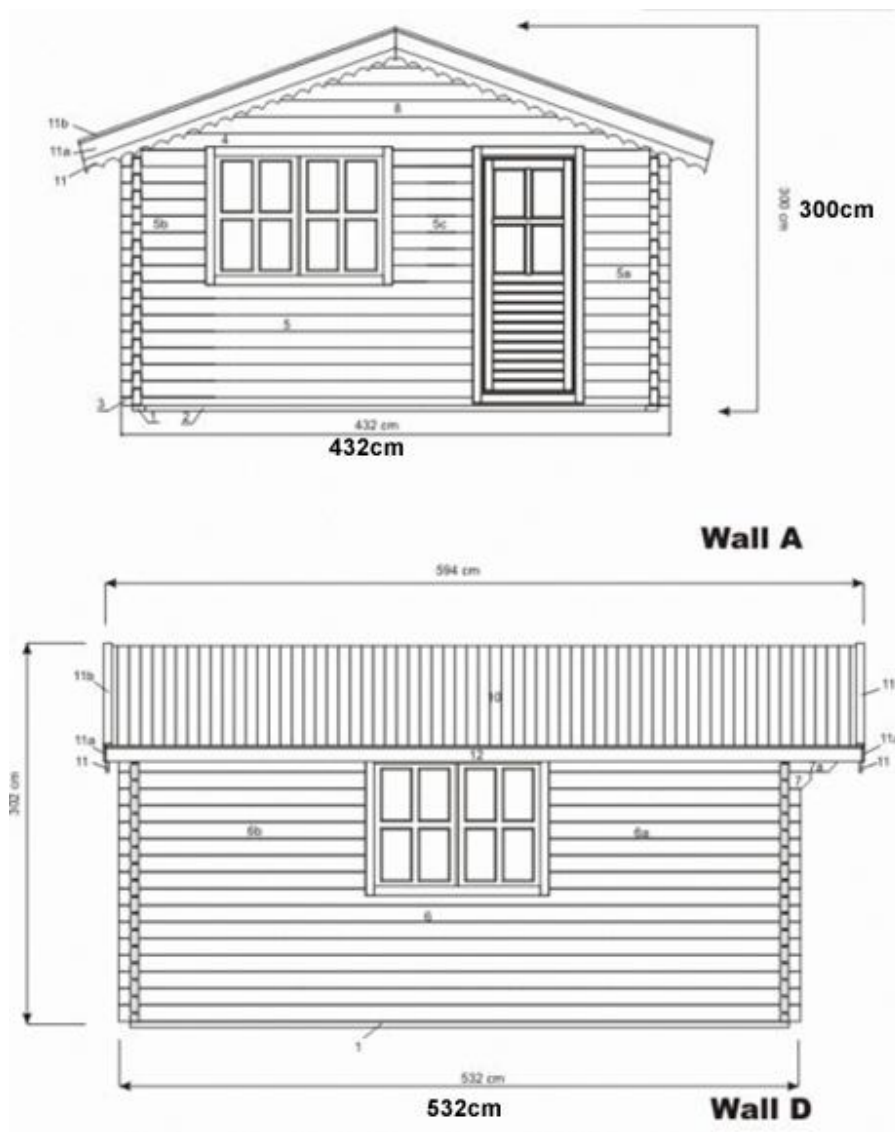

CYPRESS CABIN INFORMATION:

4 x 5

Wall thickness 70mm T&G

Dimensions: 4 x 5 m

Basement size 4 x 5 m

Height overall: 3, m

Double glazed single door: 85 x 192 cm

Double glazed double window (Front): 138 x 101 cm

Double glazed double window (Side): 138 x 101 cm

Roof length: 5,94 m

Canopy: 70cm

5 x 5

Wall thickness 70mm T&G

Dimensions: 5 x 5 m

Basement size 5 x 5 m

Height overall: 3,02 m

Double glazed single door: 85 x 192 cm

Double glazed double window (Front): 138 x 101 cm

Double glazed double window (Side): 138 x 101 cm

Roof length 5,94 m