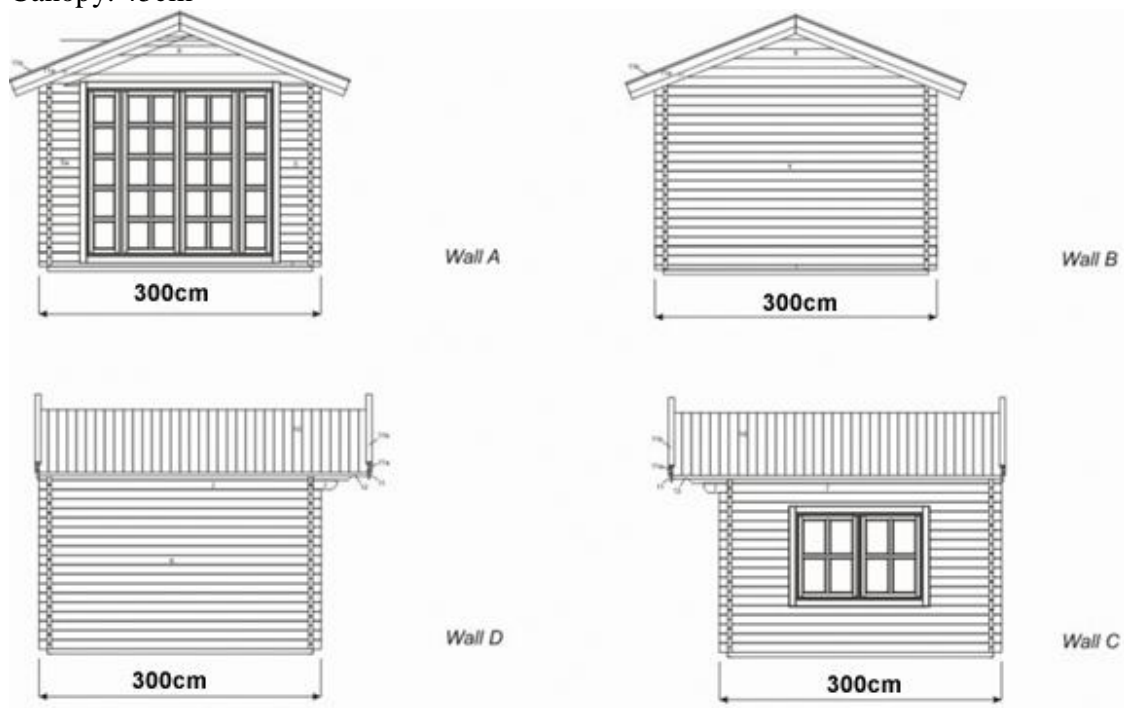

SYCAMORE CABIN INFORMATION:

3 x 3

Wall thickness 35mm T&G

Dimensions: 3 x 3 m

Basement size 2,82x 2,82 m (without veranda)

Height overall: 2,7 m

Double Door: 129,5 x 187 cm

Double window (side): 138x97

Two Door Side Parts: 45 x 187 cm

Roof length 3,54 m

Roof area: 12m²

Canopy: 45cm

4 x 3

Wall thickness 35mm T&G

Dimensions: 4 x 3 m

Basement size 3,82x 2,82 m (without veranda)

Height overall: 2,77 m

Double Door: 129,5 x 187 cm

Double window (side):138x97

Two Door Side Parts: 45 x 187 cm

Roof length 3,54 m

Roof area: 17m²

Canopy: 45cm